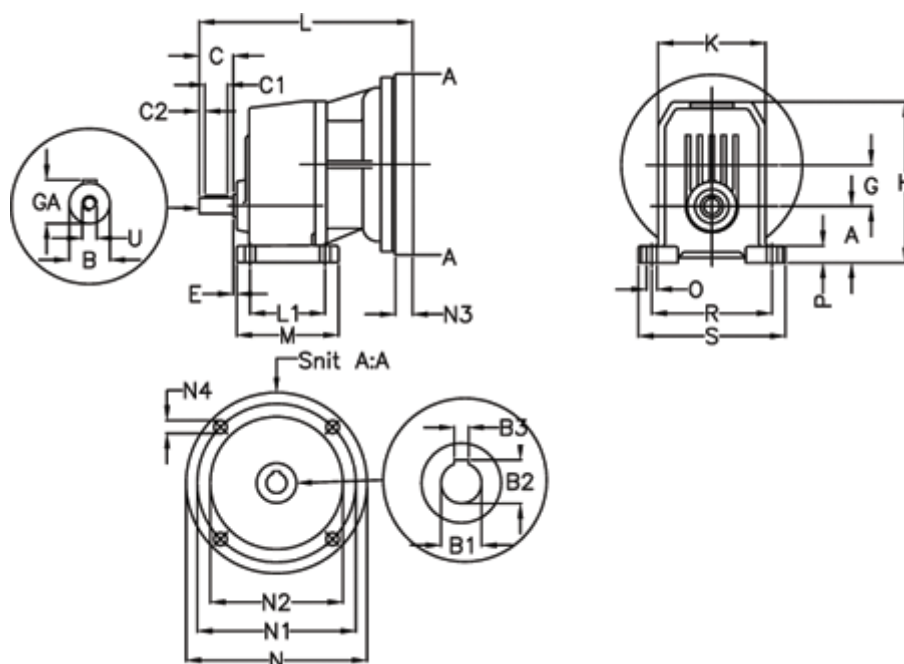

Article number: 40550400141240

Description: Single Stage Helical Gear
S 401-1,4-P100B5

Measures

A = 70	E = 23.0	M = 165.0	R = 180
B = 28	F = 8x7x50	N = 250	S = 215
B1 = 28	G = 61.7	N1 = 215	U = M8
B2 = 31.3	GA = 31.0	N2 = 180	
B3 = 8	H = 224.5	N3 = -	
C = 60	K = 155	N4 = M12x16	
C1 = 50	L = 304	O = 14	
C2 = 5	L1 = 125.0	P = 21.0	